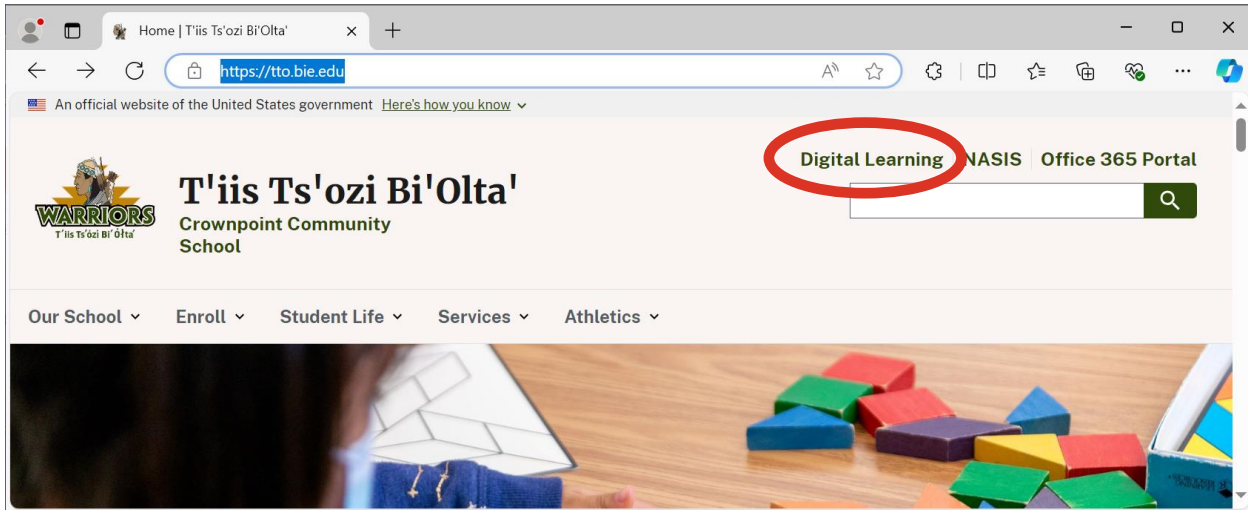

Instructions to Login to Schoology on a Non School Issued Device

<https://tto.bie.edu/>

Click on Digital Learning

Click on SSO Login

Enter School Name and Press Login

Sign in with (NASIS ID)@BIEEDU.onmicrosoft.com where is says Email