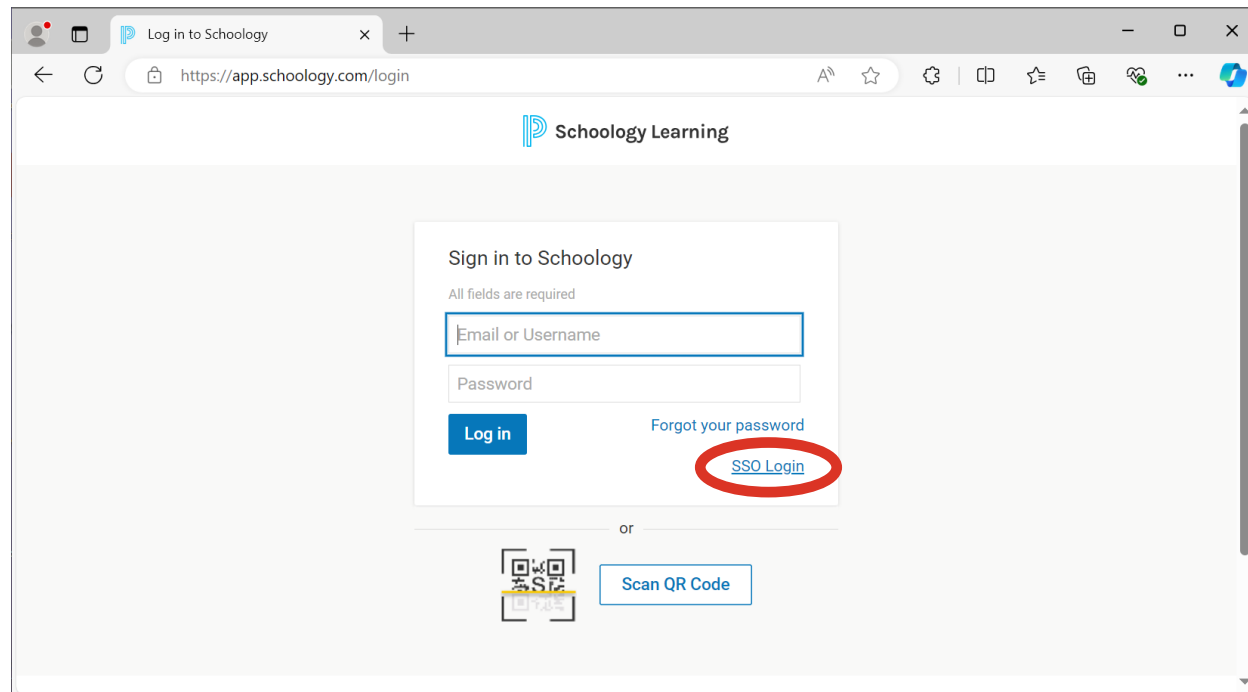

Instructions to Login to Schoology on a Non School Issued Device

<https://tto.bie.edu/>

Click on Digital Learning

Click on SSO Login

Enter School Name and Press Login

Sign in with (NASIS ID)@BIEEDU.onmicrosoft.com where is says Email