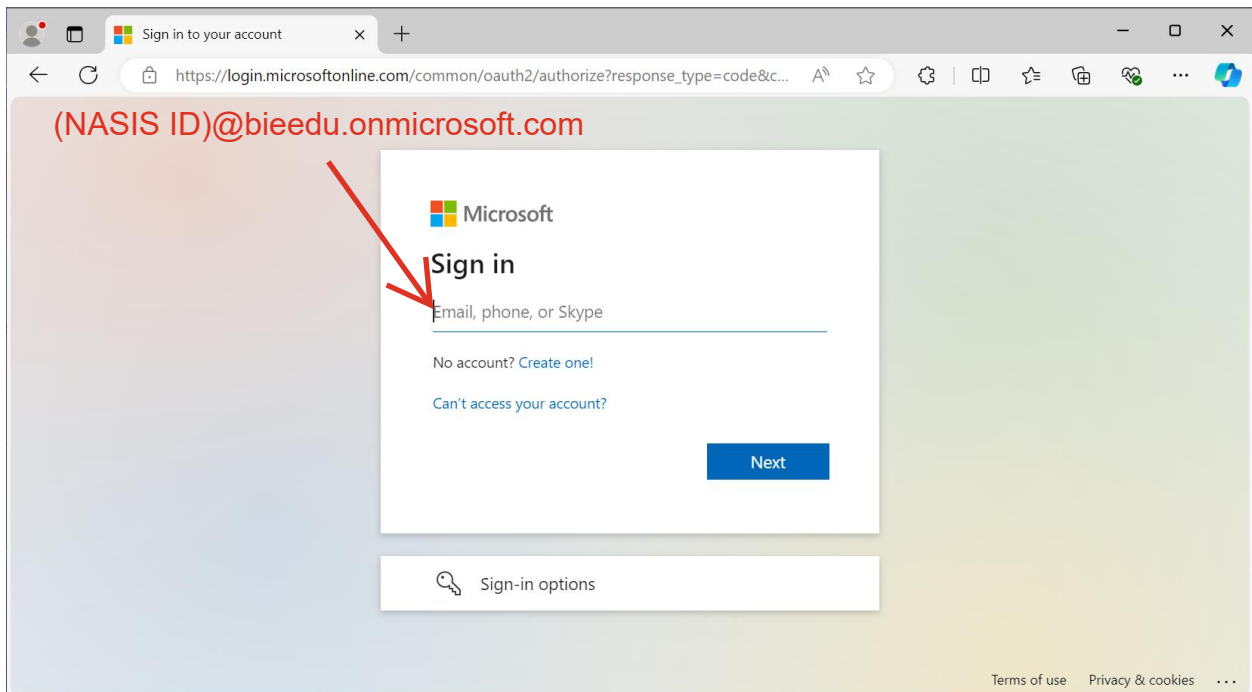

Instructions to Login to Schoology on a Non School Issued Device

<https://tto.bie.edu/>

Click on Digital Learning

Click on SSO Login

Enter School Name and Press Login

Sign in with (NASIS ID)@BIEEDU.onmicrosoft.com where is says Email

Your password is the same as your School Laptop.