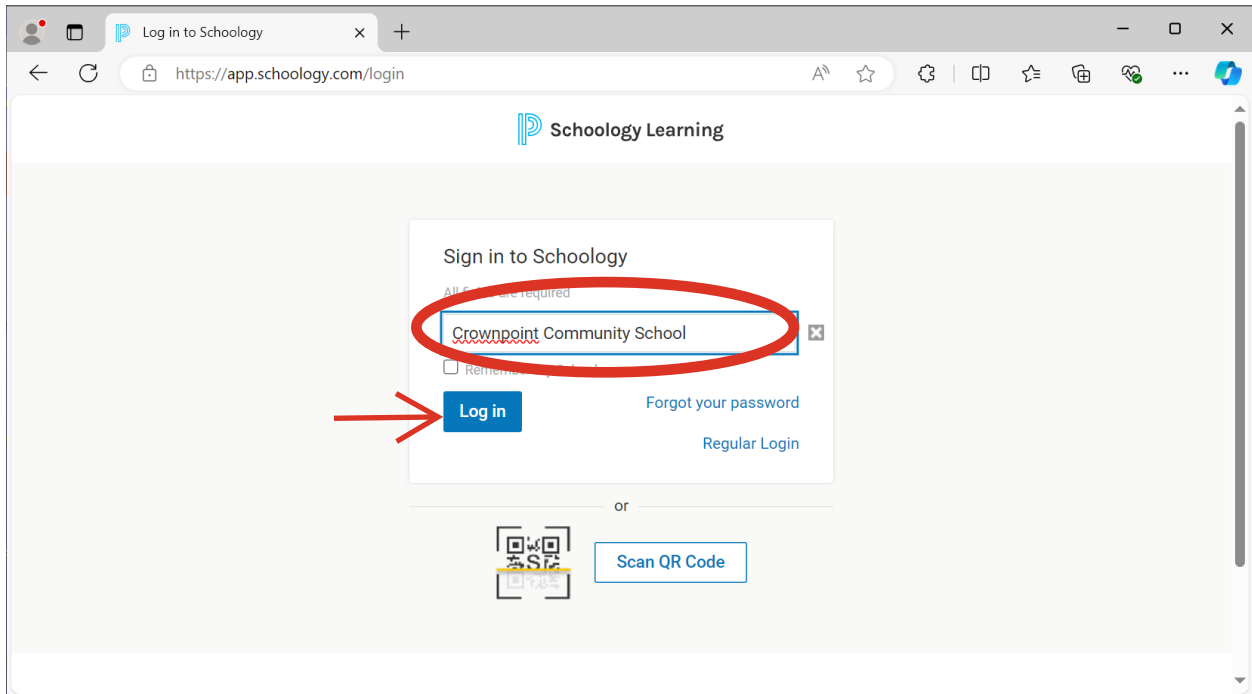

Instructions to Login to Schoology on a Non School Issued Device

<https://tto.bie.edu/>

Click on Digital Learning

Click on SSO Login

Enter School Name and Press Login

Sign in with (NASIS ID)@BIEEDU.onmicrosoft.com where is says Email